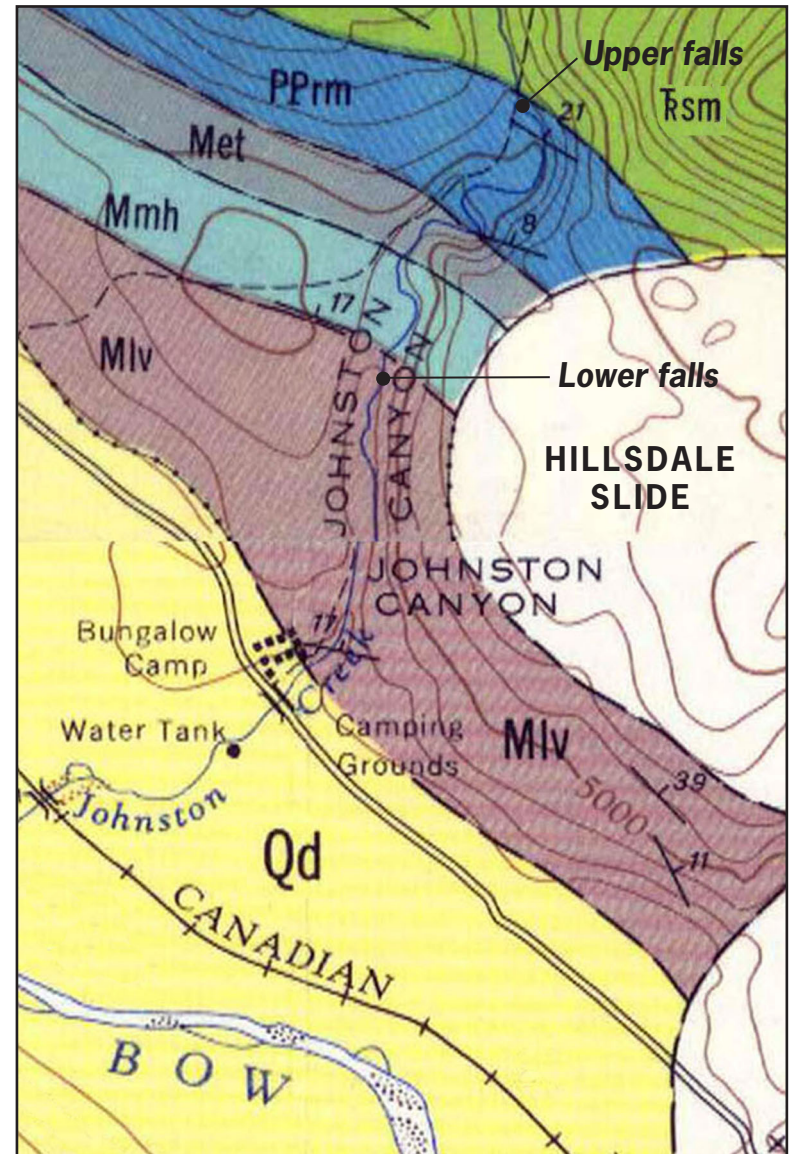

Geology of Johnston Canyon

Montage from 8204W Banff West GSC 1295A Price 1972 and 8205W Mount Eisenhower West GSC 1297A Price 1972

One kilometre
Contour interval 100 feet

Montage by Ben Gadd, 2014